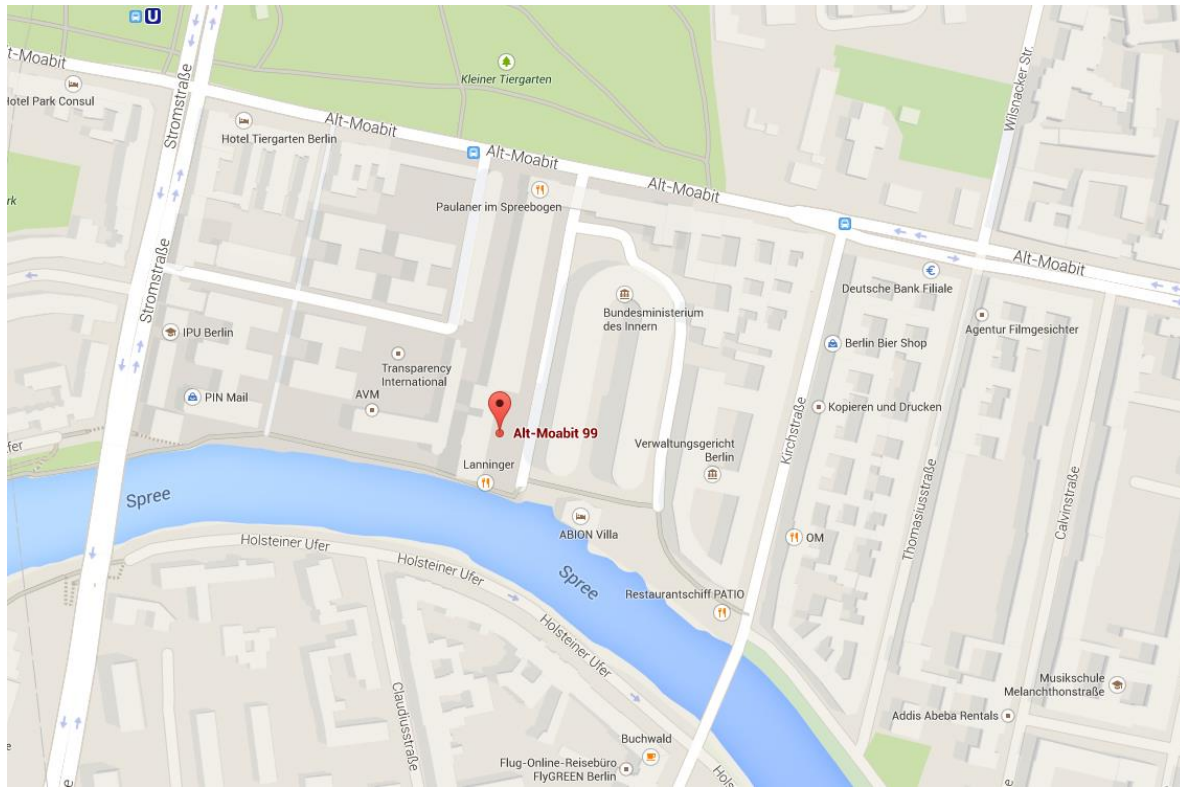

By plane:

Berlin has two airports: Berlin Tegel (TXL) and Berlin Schönefeld (SXF). To access the current flight timetable and further information around both airports click [here](#).

By train:

Depending on where our guests are coming from, they arrive at different train stations in Berlin. The new central station is the largest station for travellers from all directions and the closest to the AMERON Hotel ABION Spreebogen Waterside Berlin.

For travellers from the north and east, often the station Berlin-Lichtenberg is the final destination. Additionally, the station Berlin Zoologischer Garten may be the final destination for travellers from the west and south. To access the railway schedule and further information on the different train stations click [here](#).

By car:

Keep your eyes open for the victory column

At the large roundabout - Großer Stern - follow the sign for Bellevue Palace

Turn left at the first set of traffic lights into Alt-Moabit

After two sets of traffic lights, you will see the Spreebogen Office Centre on the left

Turn left and drive onto to the Spreebogen premises or

Keep right and proceed to the garage entrance.